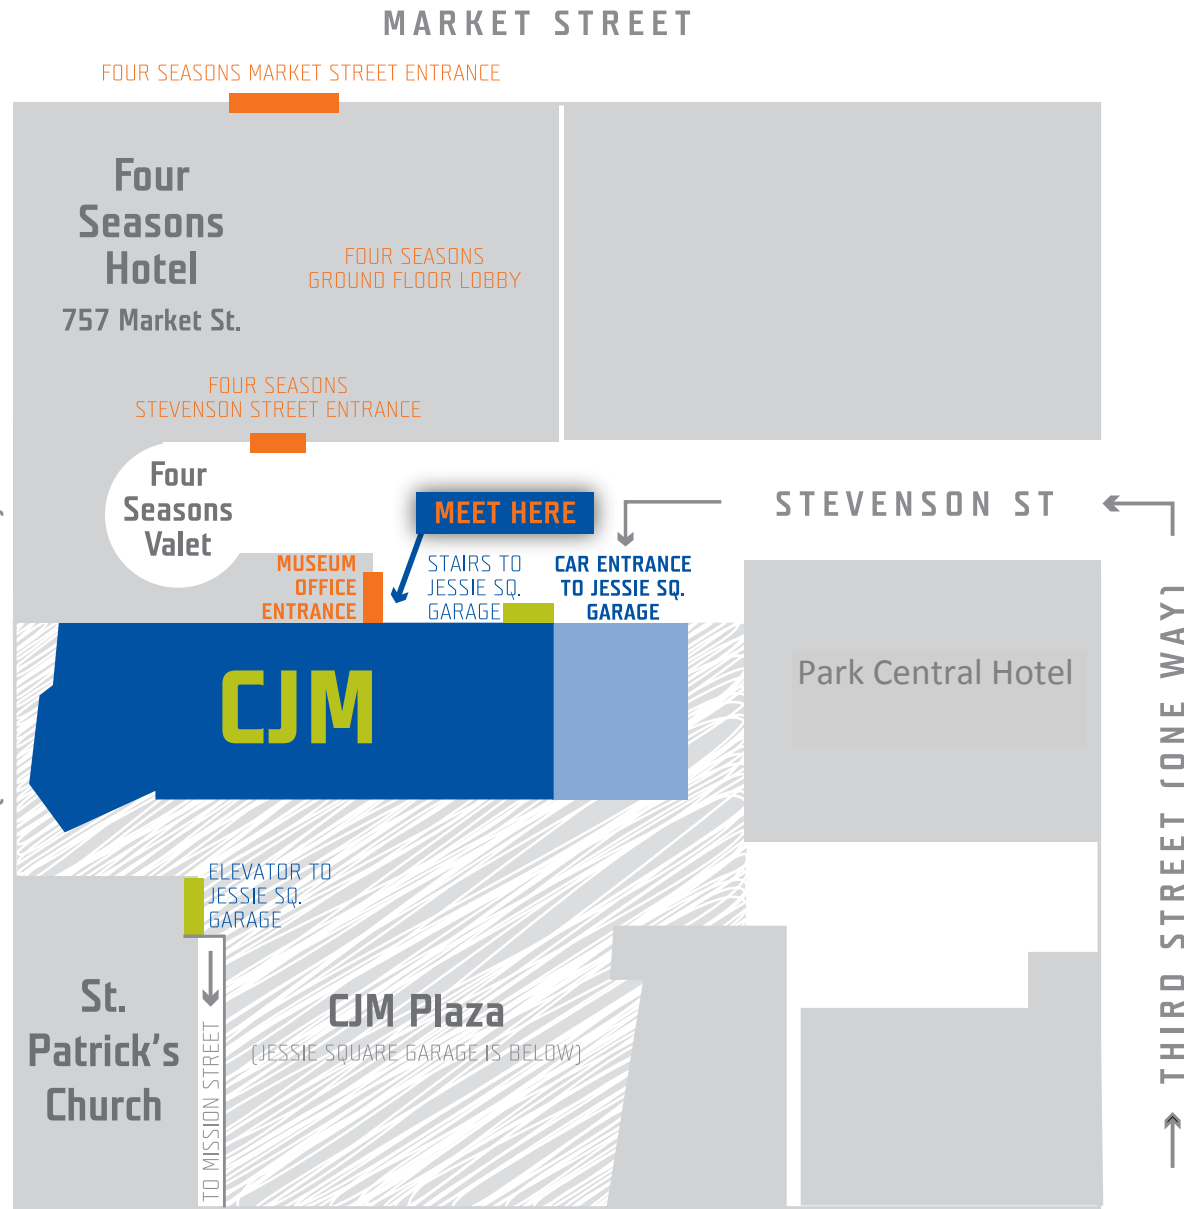

# CONTEMPORARY JEWISH MUSEUM

FOURTH STREET

Paid parking available in  
Jessie Square Garage  
accessible via  
Stevenson Street.

YERBA BUENA LANE  
(PEDESTRIANS ONLY)

Questions? Please call 415.655.7800

MISSION STREET